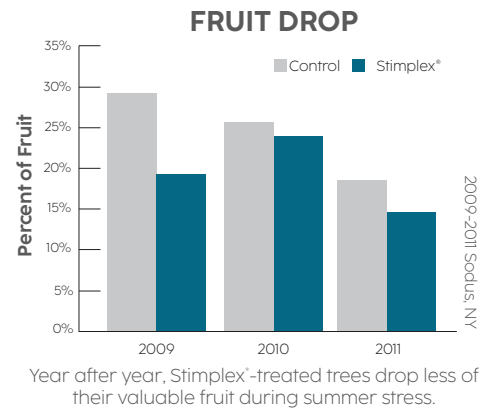

IMPROVES OVERALL YIELD AND QUALITY: Enhance your apple yields! Stimplex® gives your trees the power to resist even the toughest environmental stresses and deliver large, beautiful fruit that is in high demand.