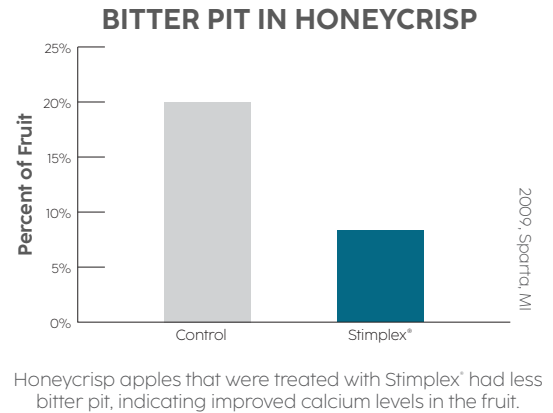

HOW DOES STIMPLEX® BENEFIT APPLES?

IMPROVES NUTRIENT UPTAKE: Stimplex® improves crops' nutrient uptake. When you apply Stimplex® with fertility products such as calcium and nitrogen, you're putting nutrients on the fast track to ensure your plants get the most out of every ounce of fertilizer and exhibit less symptoms of calcium deficiency. Strong growth throughout the season ensures large, beautiful fruit.

Stimplex® contains natural complexing sugars that bind to micronutrients, thereby improving the bioavailability and translocation of nutrients within the plant.

MITIGATES ENVIRONMENTAL STRESSES: With its numerous bioactive compounds such as mannitol, unique polysaccharides and betaines, Stimplex® improves trees' tolerance to a variety of stressful growing conditions including drought, heat, chill and salinity stress.

Stimplex® keeps your trees healthy allowing them to produce larger, visually appealing apples that do not drop off before harvest.