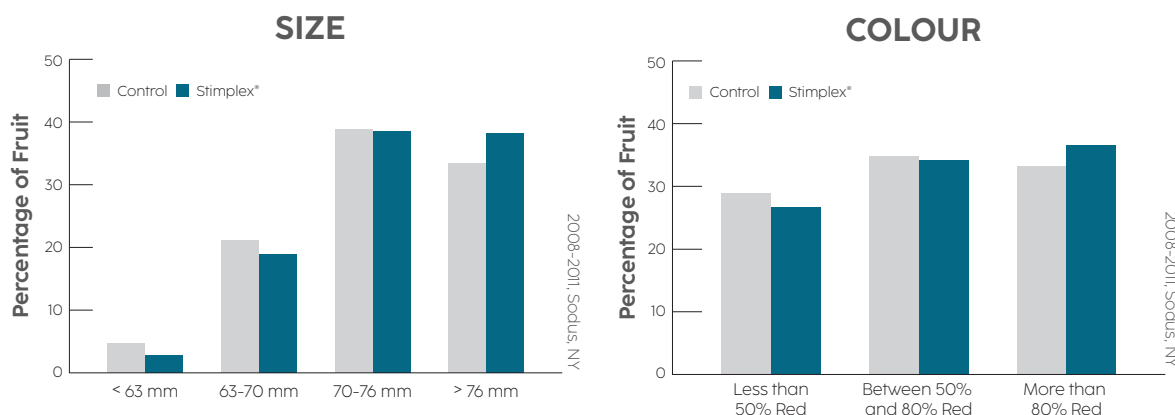

STIMPLEX® IMPROVES YIELD AND QUALITY

Stimplex® gives your crop strong early growth, good nutrition and the ability to tolerate the most challenging growing conditions. In addition, Stimplex® works at a cellular level to produce larger fruit, with beautiful fruit colouring.

Across four years of trials, Stimplex®-treated apples were bigger and of higher quality.